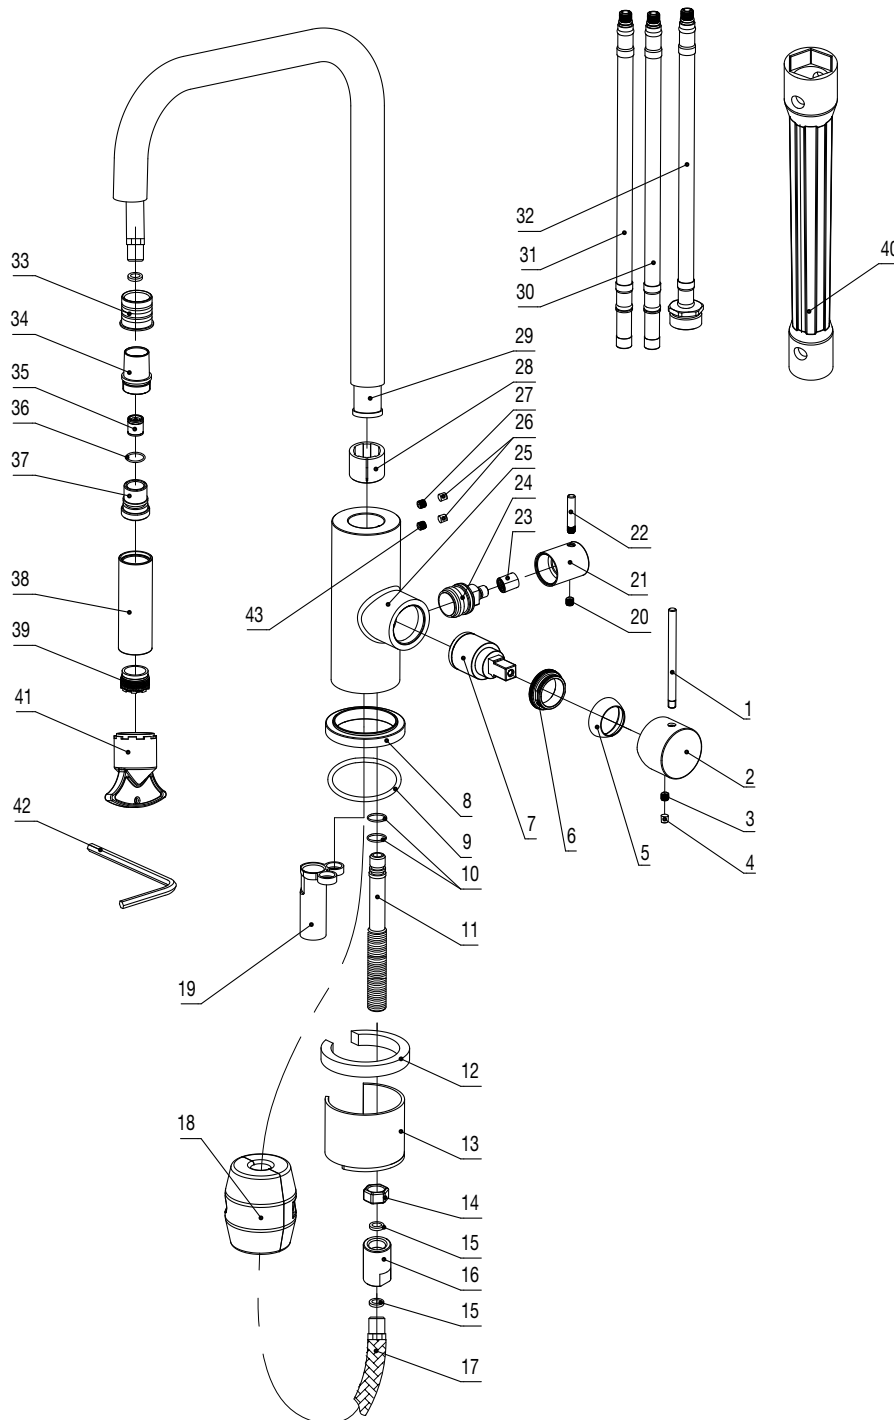

# SCANDTAP

BATHROOM & KITCHEN

Edition: 2024-10-01

- 1 Handle bar
- 2 Handle base
- 3 Inner hex screw
- 4 Rubber
- 5 Cover ring
- 6 Screw nut
- 7 Cartridge
- 8 Base
- 9 O ring
- 10 O ring
- 11 Outlet connection
- 12 Plastic horseshoe
- 13 Horseshoe
- 14 Hex nut
- 15 Flat rubber gasket
- 16 Connector
- 17 Flexible hose
- 18 Weight
- 19 Sleeve
- 20 Inner hex screw
- 21 Handle bar
- 22 Handle base
- 23 Spline sleeve
- 24 Cartridge
- 25 Body
- 26 Decoration cover
- 27 Inner hex screw
- 28 Rubber
- 29 Spout
- 30 Flexible hose
- 31 Flexible hose
- 32 Flexible hose
- 33 Sleeve
- 34 Shower head joint
- 35 Check valve
- 36 O ring
- 37 Inner shower joint
- 38 Shower head cover
- 39 Aerator
- 40 Wrench
- 41 Wrench
- 42 Wrench
- 43 Inner hex screw

## Accent Square

Colour	Art no	RSK	Colour	Art no	RSK
Original	30110	8311229	Rust	32110	8311231
Sand	30111	8311445	Scrap	32111	8311232
Amber	30112	8311446	Coal	32112	8311233
Shadow	30113	8311230			